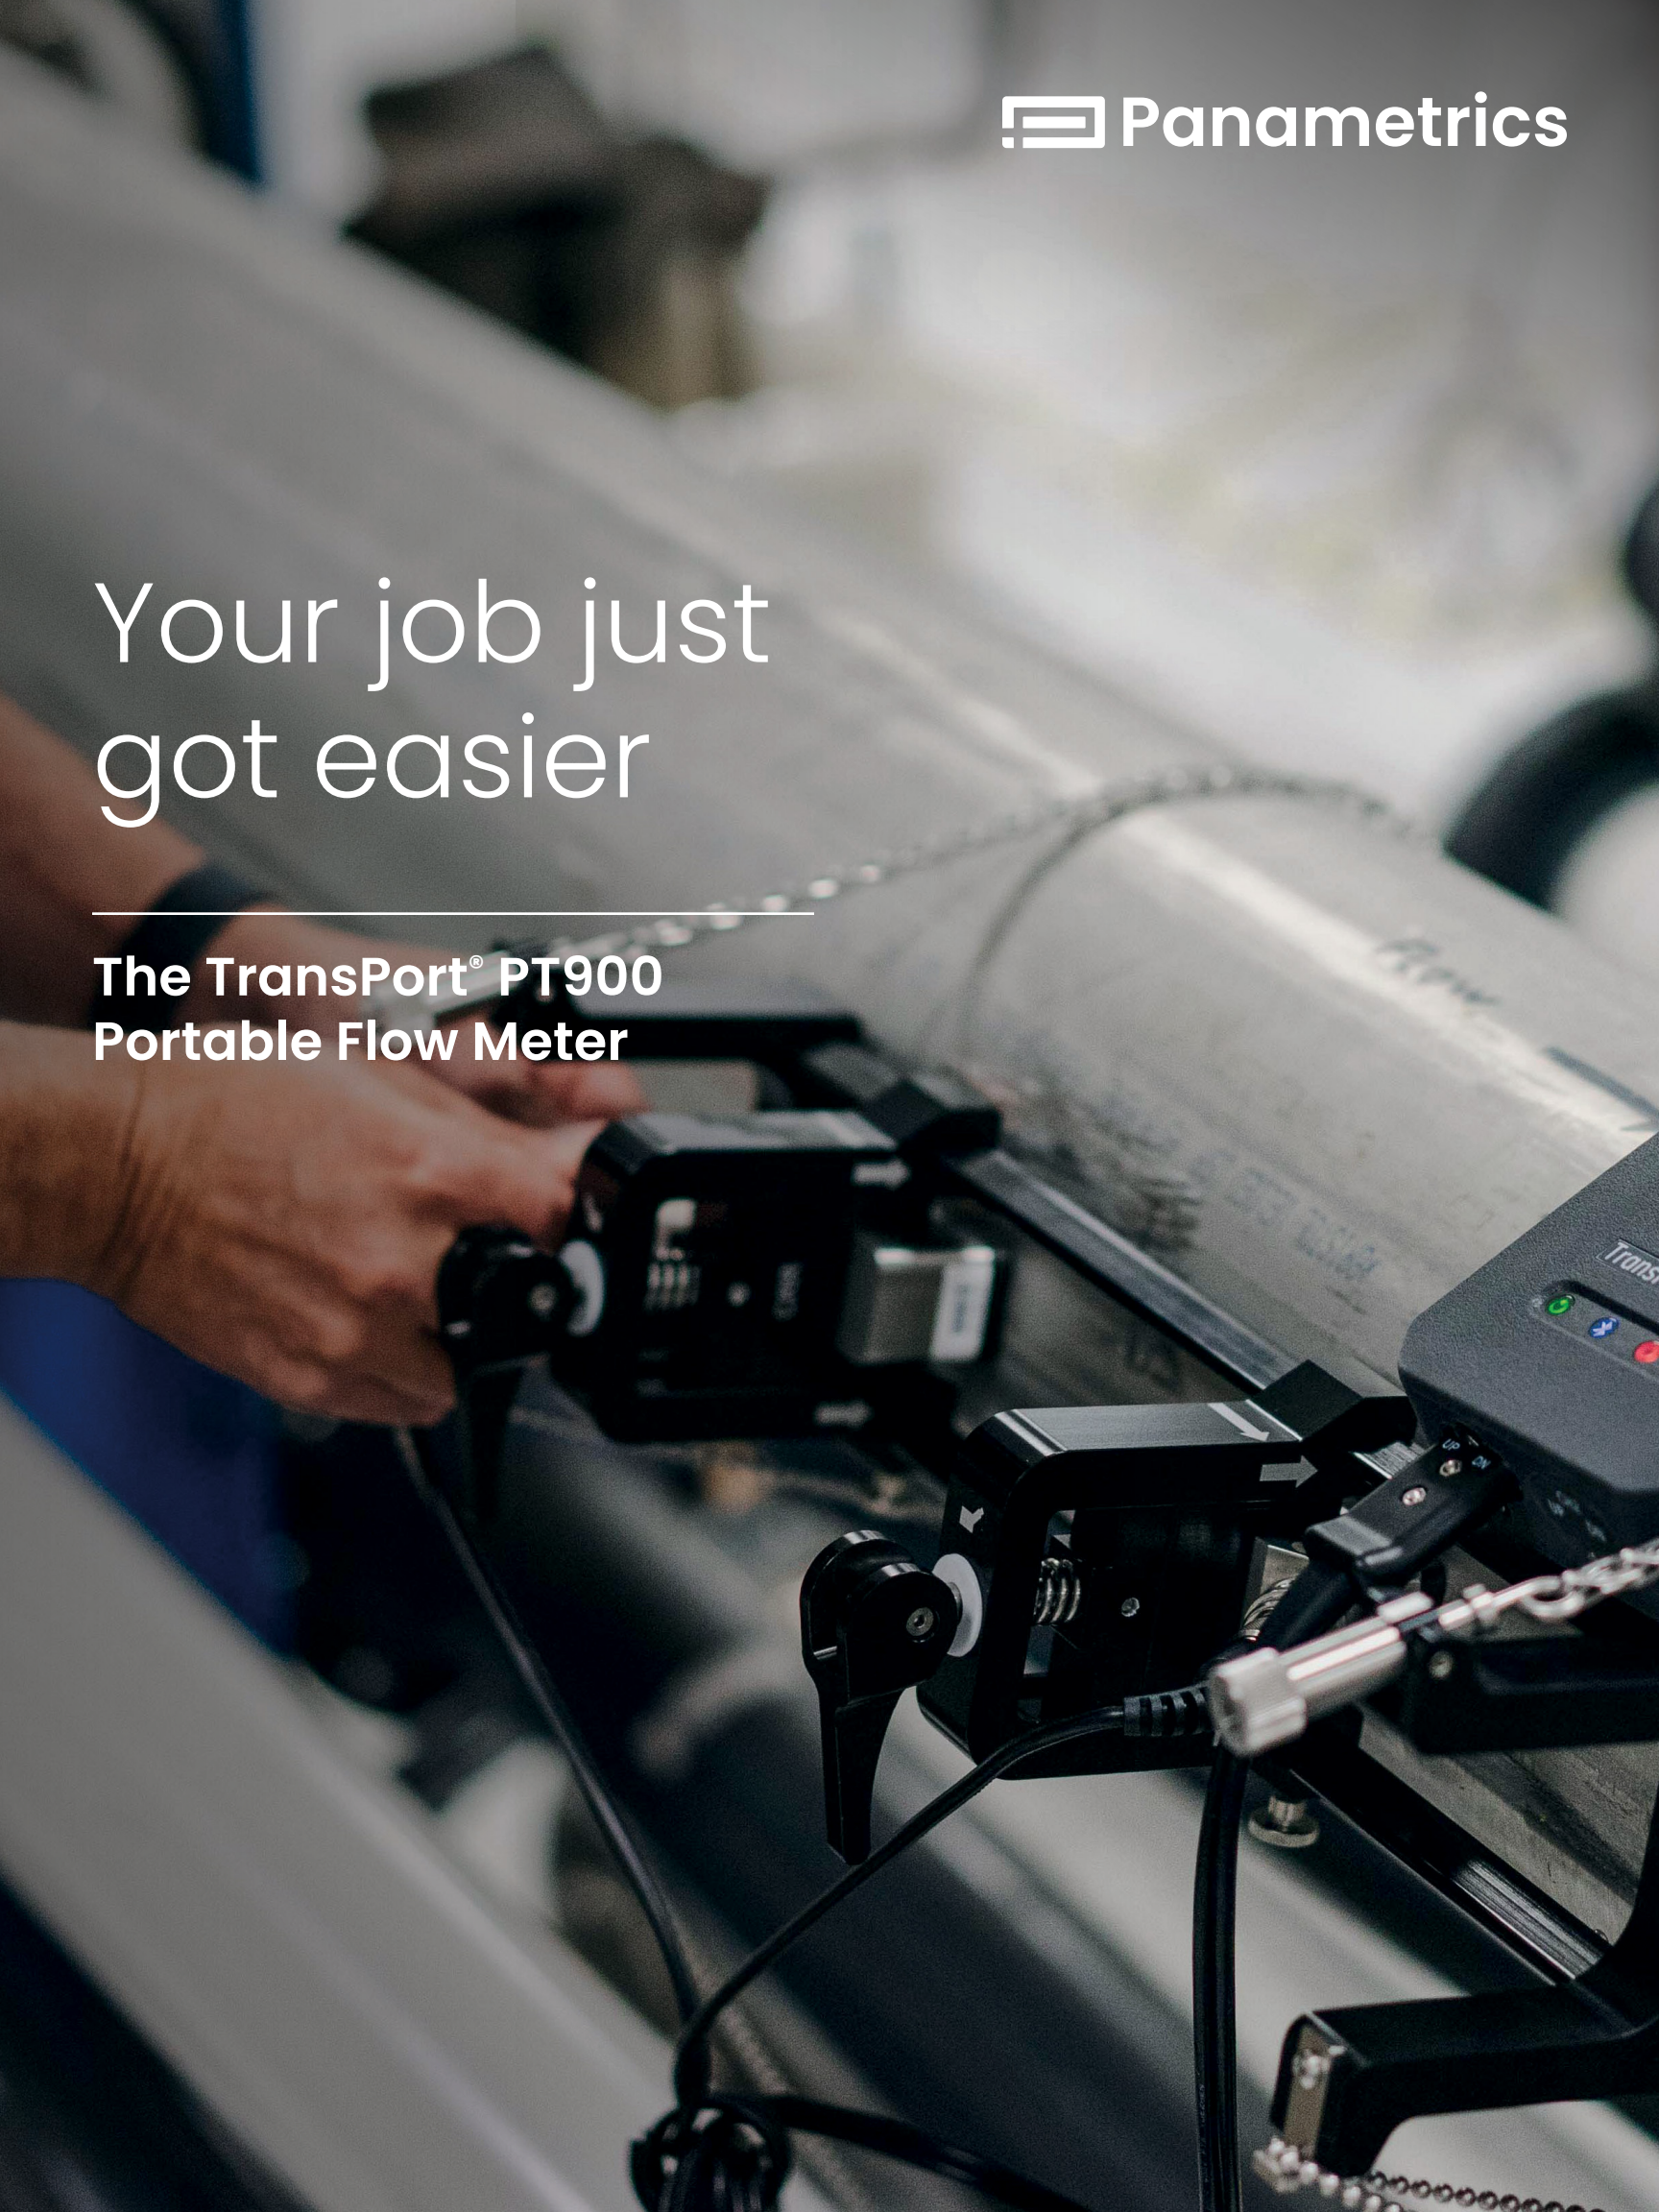

Your job just
got easier

**The TransPort® PT900
Portable Flow Meter**

Welcome to the next generation of portable ultrasonic flow meters.

Get more done in a day with Panametrics TransPort® PT900. Powered by smart device technology, the TransPort features an all-new clamping fixture, high-performance transmitter, rugged transducers, and intuitive tablet interface so you can make accurate measurements in just minutes.

Defining performance with today's technology.

What happens when you combine the proven track record of the TransPort® PT878 (TransPort PT900's powerful predecessor) with the latest technology? You get performance, productivity, and a better user experience. The TransPort is the next evolution, and it's here to make your job easier than ever.

Keeping you ahead of schedule. Anytime, anywhere.

The TransPort is portable, simple to use, accurate, and fast. It's easy for you to move it from location to location and task to task, so you can get more out of every minute of your day. And since it clamps on to the pipe exterior, there's no need to cut into the pipe or stop the process while taking measurements.

From ultrapure to unfiltered water and refined hydrocarbons to crude oil, TransPort's rugged transducers can handle most liquids and pipe sizes. Perfect for temporary measurements, spot metering and check metering, it serves a wide range of industries, including: