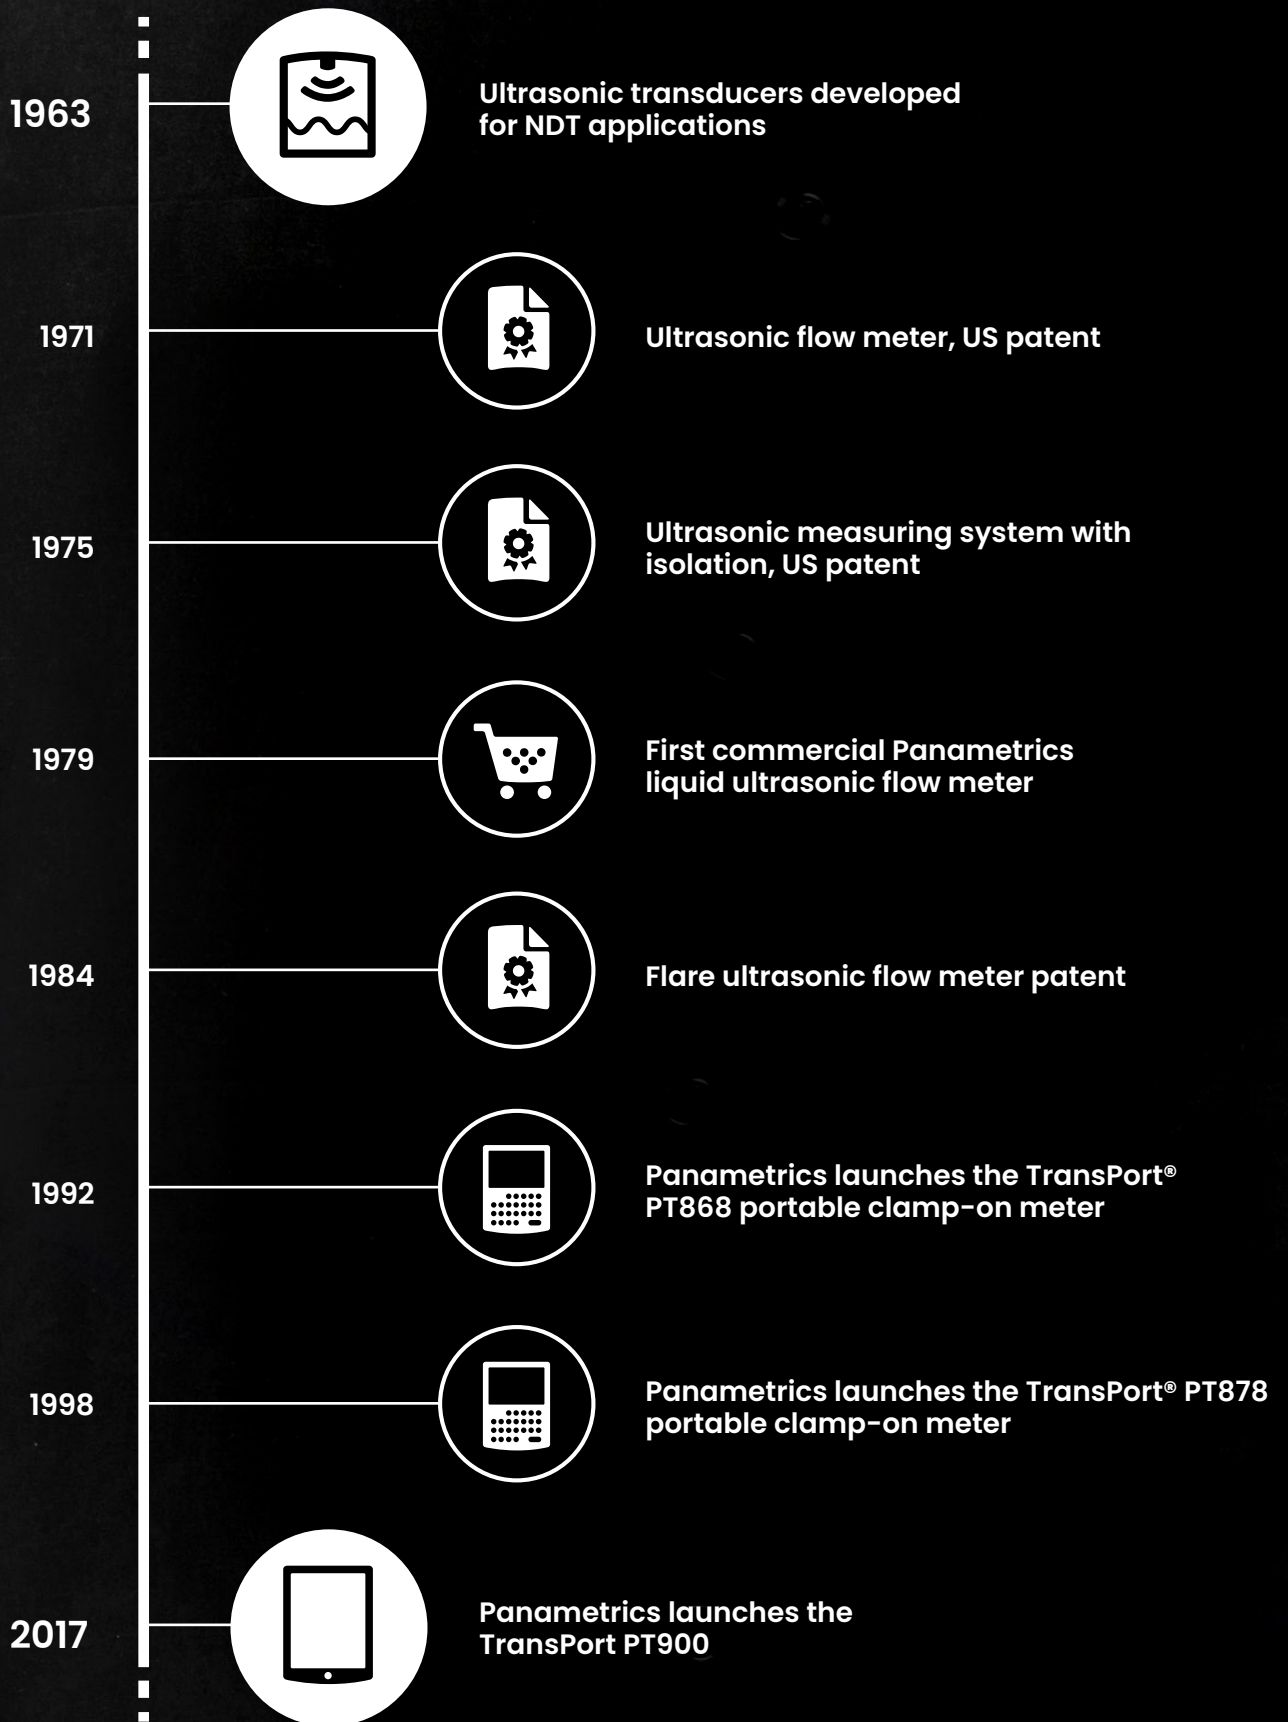

Decades of milestones.

Powered by Panametrics.