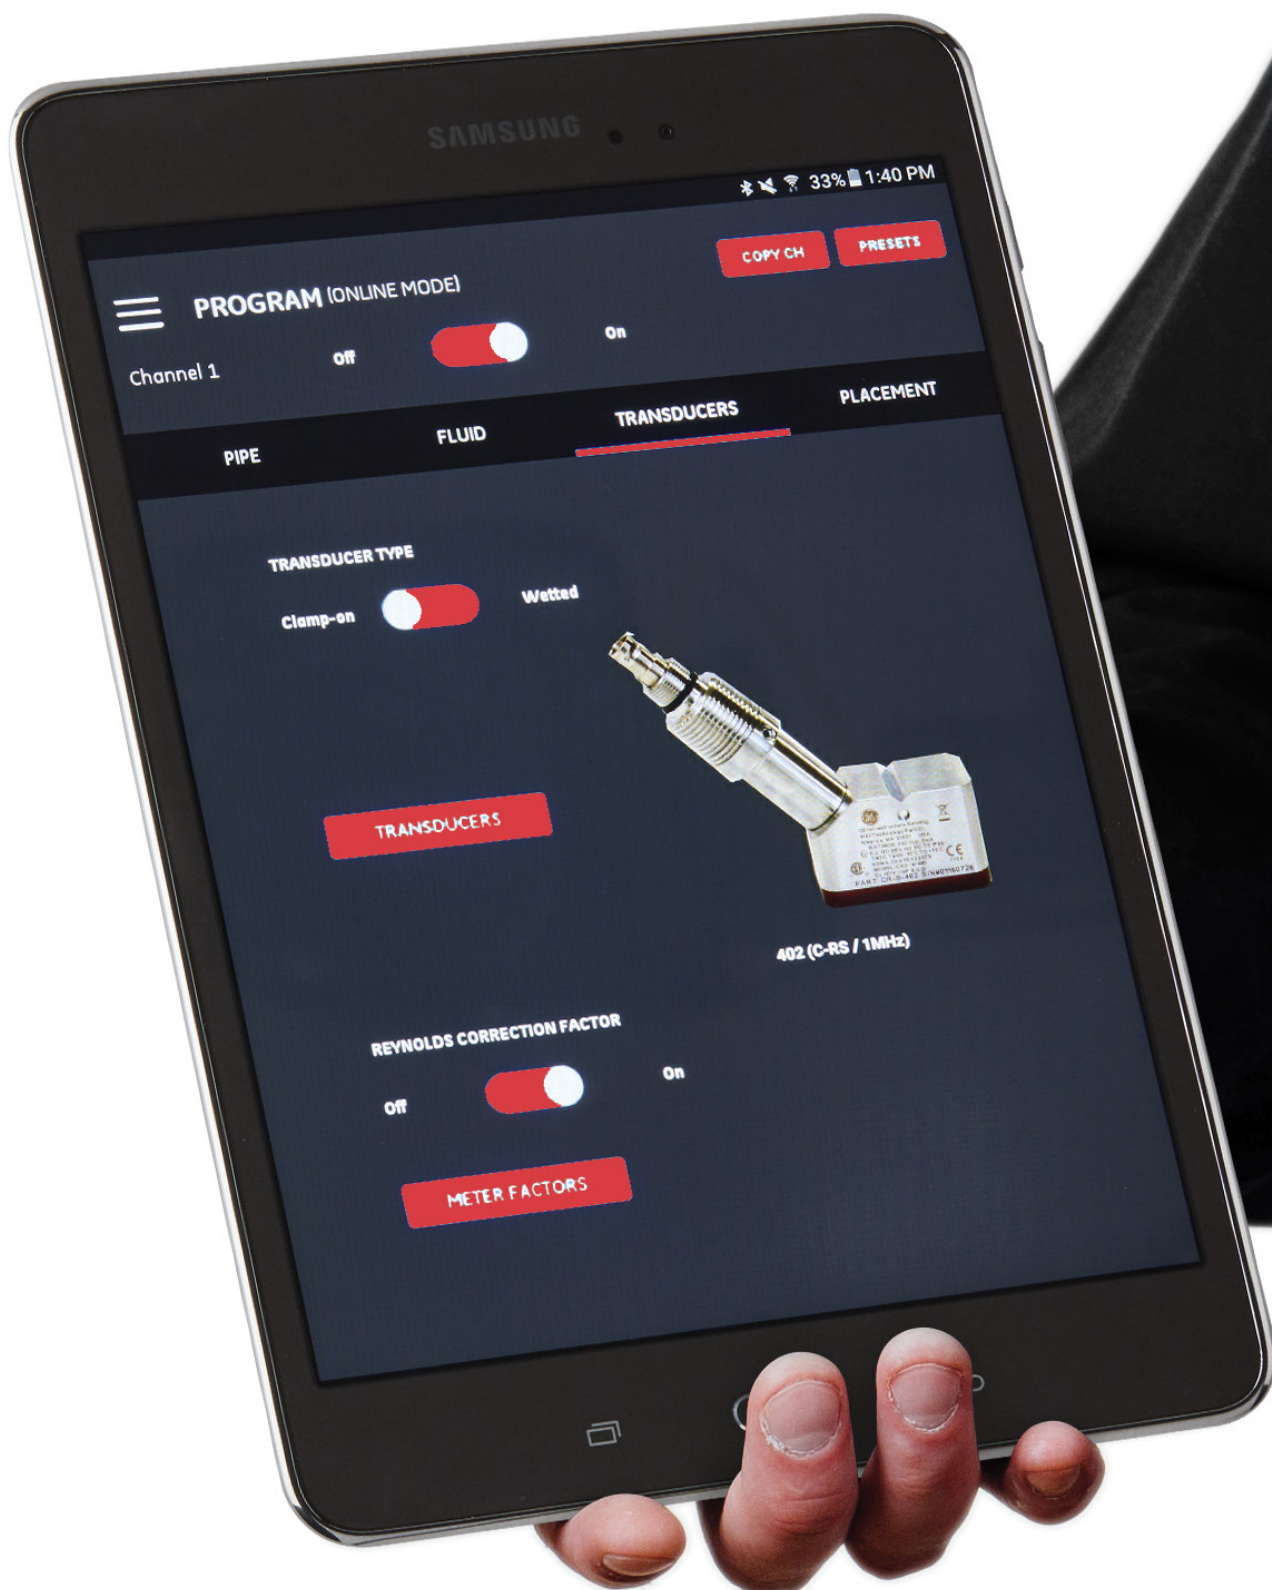

Foolproof new clamping fixture for fast, correct installation and precise measurements

Robust transducer technology that works for even the toughest applications

8GB of transmitter memory for plenty of space for log files

Keeping you ahead of schedule. Anytime, anywhere.

The TransPort is portable, simple to use, accurate, and fast. It's easy for you to move it from location to location and task to task, so you can get more out of every minute of your day. And since it clamps on to the pipe exterior, there's no need to cut into the pipe or stop the process while taking measurements.

From ultrapure to unfiltered water and refined hydrocarbons to crude oil, TransPort's rugged transducers can handle most liquids and pipe sizes. Perfect for temporary measurements, spot metering and check metering, it serves a wide range of industries, including:

Ruggedness

IP65 Transmitter & Transducers, Protective Tablet Case

Maintainability

LED Health Indicator Lights, Replaceable Battery

A legacy that drives us forward.

With more than 50 years of Panametrics ultrasonic and clamp-on flow expertise, the TransPort PT900 embodies the best of this domain knowledge to deliver proven technology with the latest digital device capabilities.